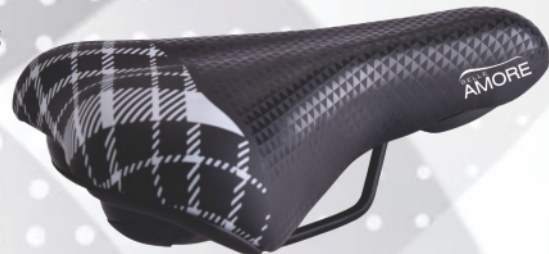

Size : 265x165mm with **STICHING**

E-BIKE SADDLES

SE-297

E-BIKE SADDLE WOMEN

Top Rexine PU Foam with Stopper Clamp with Lower
Size : 260x195mm

SE-473

E-BIKE SADDLE MEN

Top Rexine PU Foam with Stopper Clamp with Lower
Size : 265x175mm

CITY BIKE SADDLES

SE-468

CITY BIKE SADDLE

Top Rexine PU Foam with Stopper Clamp with Lower
Size : 265x205mm with **STICHING**

SE-470

CITY BIKE SADDLE

Top Rexine PU Foam with Stopper Clamp with Front & Rear Beading
Size : 265x175mm

LADY SADDLES

SE-292

LADY SADDLE

Top Rexine PU Foam with Black Lower with Stopper Clamp
Size : 240x205mm

SE-294-A

LADY SADDLE

Top Rexine PU Foam, Beading with Stopper Clamp
Size : 250x210mm

COMFORT SADDLES

SELLE
AMORE
COMFORT REDEFINED

SE-296

COMFORT SADDLE

Top Rexine PU Foam with Front Rear Beading,
with Stopper Clamp
Size : 255x145mm

NOTE

NOTE

NOTE

Bicycling Solutions